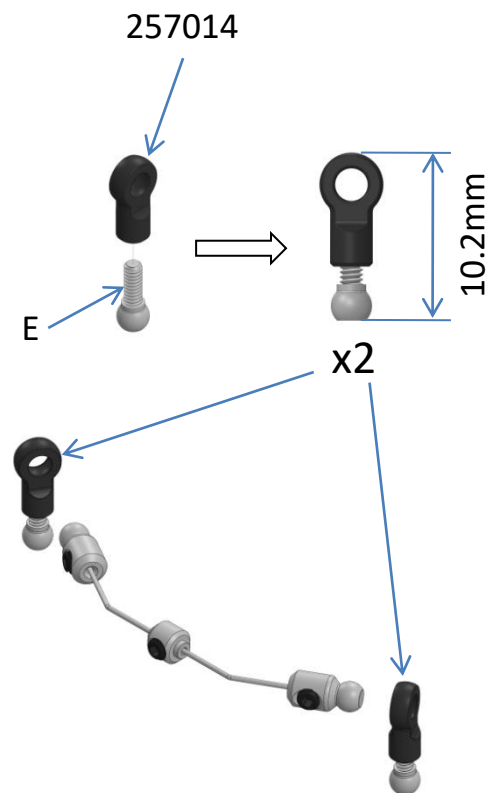

GLR-GT Anti-Roll Bar-Wide (Model: GT-OP-002-W)

What's in the GT-OP-002-W?

GLR-GT Anti-Roll Bar-Wide (Model: GT-OP-002-W)

Remove the Shock System first
before install Anti-Roll Bar.