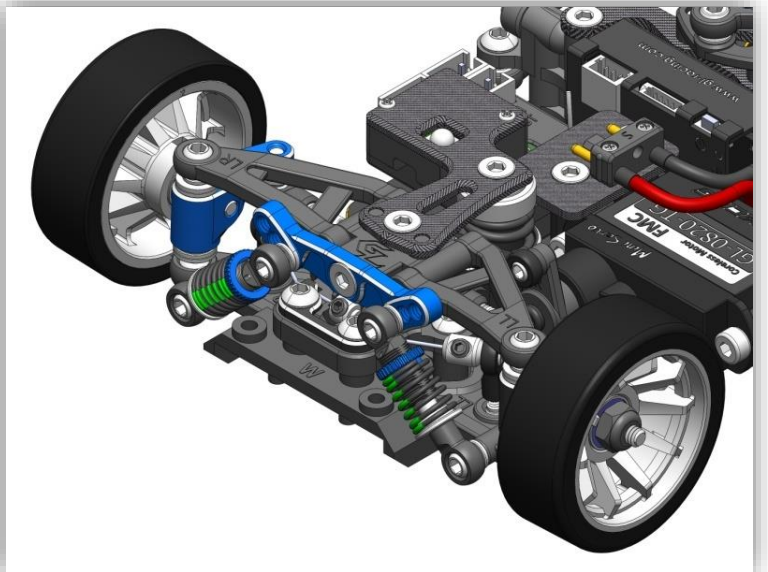

GLR-GT Anti-Roll Bar-Wide (Model: GT-OP-002-W)

What's in the GT-OP-002-W?

GLR-GT Anti-Roll Bar-Wide (Model: GT-OP-002-W)

Remove the Shock System first
before install Anti-Roll Bar.