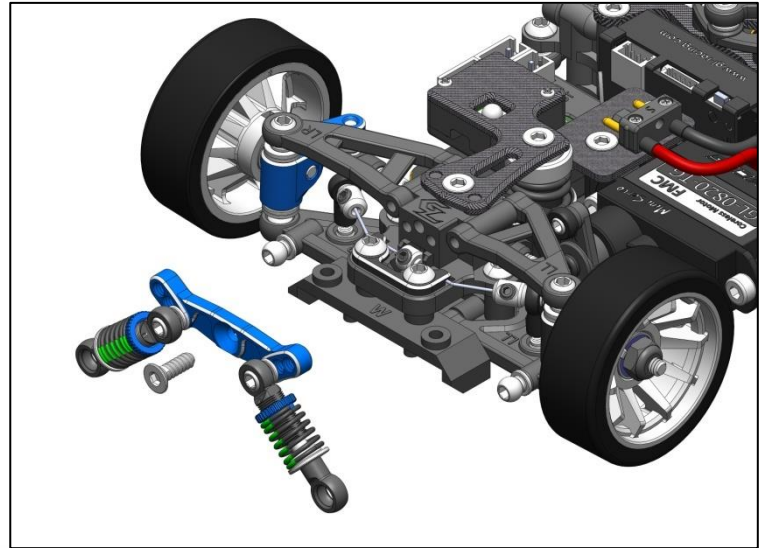

GLR-GT Anti-Roll Bar-Wide (Model: GT-OP-002-W)

What's in the GT-OP-002-W?

GLR-GT Anti-Roll Bar-Wide (Model: GT-OP-002-W)

Remove the Shock System first
before install Anti-Roll Bar.