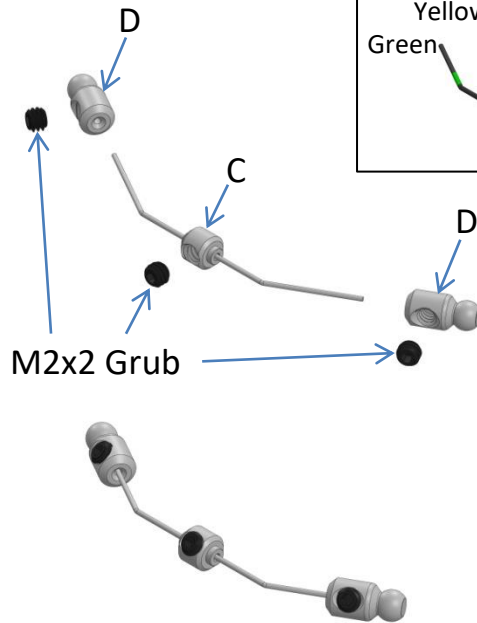

GLR-GT Anti-Roll Bar-Wide (Model: GT-OP-002-W)

What's in the GT-OP-002-W?

GLR-GT Anti-Roll Bar-Wide (Model: GT-OP-002-W)

Remove the Shock System first
before install Anti-Roll Bar.