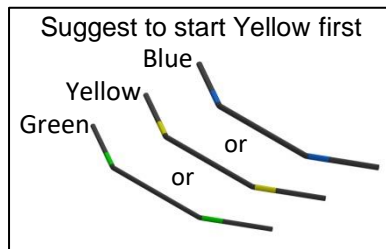

GLR-GT Anti-Roll Bar-Wide (Model: GT-OP-002-W)

What's in the GT-OP-002-W?

GLR-GT Anti-Roll Bar-Wide (Model: GT-OP-002-W)

Remove the Shock System first
before install Anti-Roll Bar.