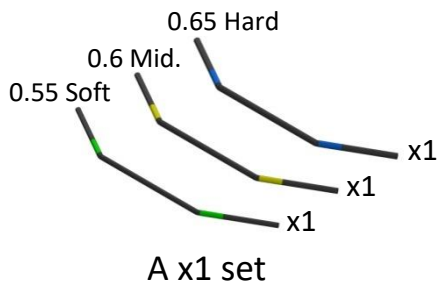

GLR-GT Anti-Roll Bar-Wide (Model: GT-OP-002-W)

What's in the GT-OP-002-W?

GLR-GT Anti-Roll Bar-Wide (Model: GT-OP-002-W)

Remove the Shock System first
before install Anti-Roll Bar.