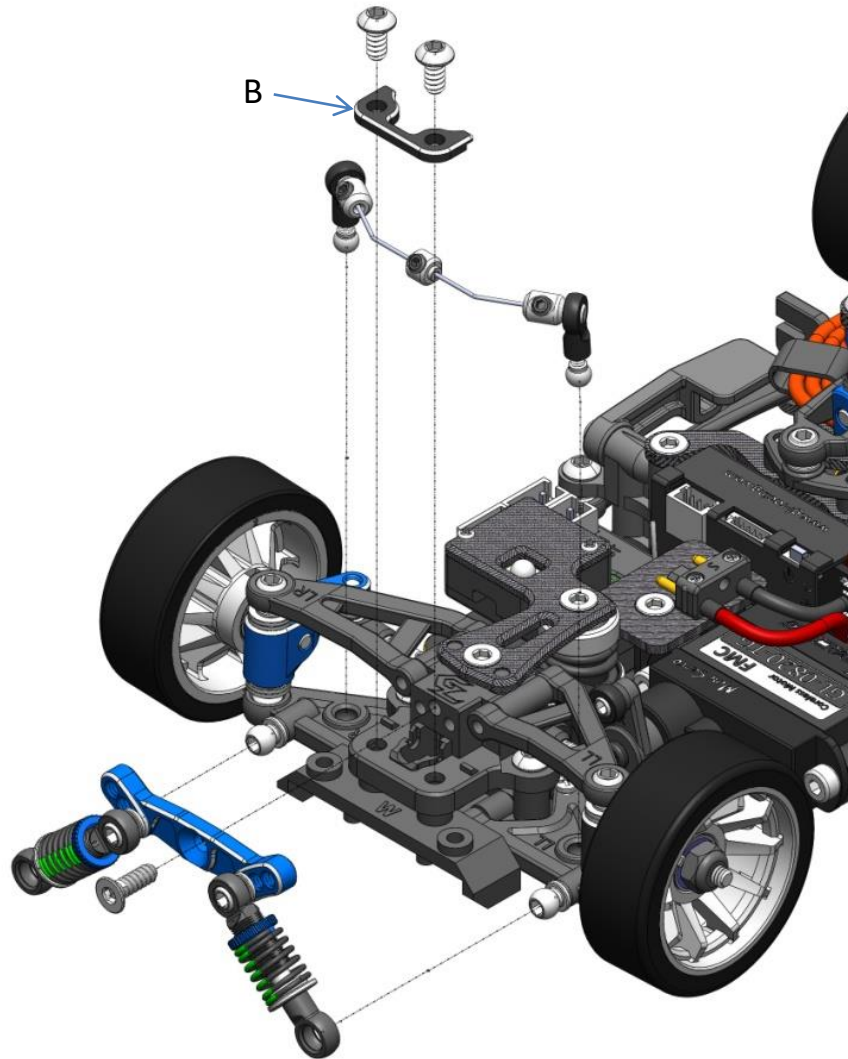

GLR-GT Anti-Roll Bar-Wide (Model: GT-OP-002-W)

What's in the GT-OP-002-W?

GLR-GT Anti-Roll Bar-Wide (Model: GT-OP-002-W)

Remove the Shock System first
before install Anti-Roll Bar.